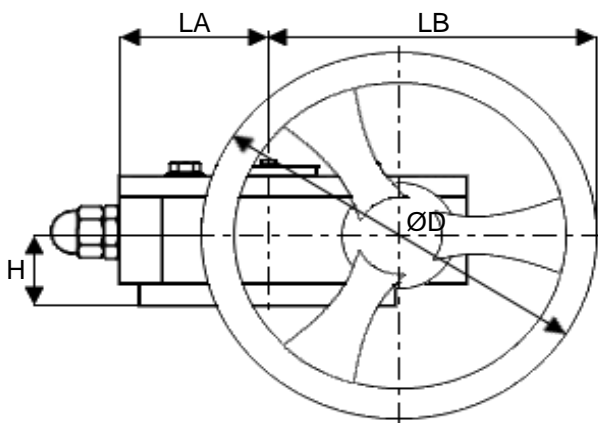

Accessory

Manual Gear With Limit Switches for Butterfly Valve

Via Circonvallazione, 10
13018 Valduggia (VC), Italy
Tel: +39 0163 47891
Fax: +39 0163 47895
www.vironline.com

Manual gear with limit switches for butterfly valve
Cast iron body, steel/ductile iron mechanisms
Valve side connection according ISO 5211, travel 90°
NO/NC limit switches both in open and close position
With 30cm electric wire
Enclosure protection IP55
CE compliant

Working temperature: -20° to +120°C

CE

DIMENSIONS

Model	Flange	Connect. [mm]	SA [mm]	SB [mm]	LA [mm]	LB [mm]	H [mm]	ØD [mm]	Weight [kg]
KXV4PEA00.2933	F05, F07	□9	152	53	90	120	37	150	5,5
KXV4PEB00.2933	F07	□11	152	53	90	120	37	150	5,5
KXV4PEC00.2933	F07	□14	152	53	90	120	37	150	5,5
KXV4PED00.2933	F07, F10	□17	211	74	74	205	36	285	8,0
KXV4PEE00.2933	F10	□22	211	74	74	205	36	285	8,0
KXV4PEF00.2933	F10, F12	□22	225	80	87	223	41	285	10,5