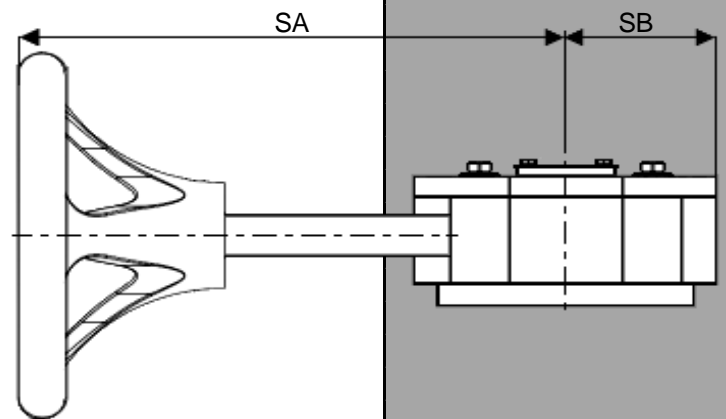

Accessory

Manual Gear With Limit Switches for Butterfly Valve

Via Circonvallazione, 10
13018 Valduggia (VC), Italy
Tel: +39 0163 47891
Fax: +39 0163 47895
www.vironline.com

Manual gear with limit switches for butterfly valve
Cast iron body, steel/ductile iron mechanisms
Valve side connection according ISO 5211, travel 90°
NO/NC limit switches both in open and close position
With 30cm electric wire
Enclosure protection IP55
CE compliant

Working temperature: -20° to +120°C

CE

DIMENSIONS

Model	Flange	Connect. [mm]	SA [mm]	SB [mm]	LA [mm]	LB [mm]	H [mm]	ØD [mm]	Weight [kg]
KXV4PEA00.2933	F05, F07	□9	152	53	90	120	37	150	5,5
KXV4PEB00.2933	F07	□11	152	53	90	120	37	150	5,5
KXV4PEC00.2933	F07	□14	152	53	90	120	37	150	5,5
KXV4PED00.2933	F07, F10	□17	211	74	74	205	36	285	8,0
KXV4PEE00.2933	F10	□22	211	74	74	205	36	285	8,0
KXV4PEF00.2933	F10, F12	□22	225	80	87	223	41	285	10,5