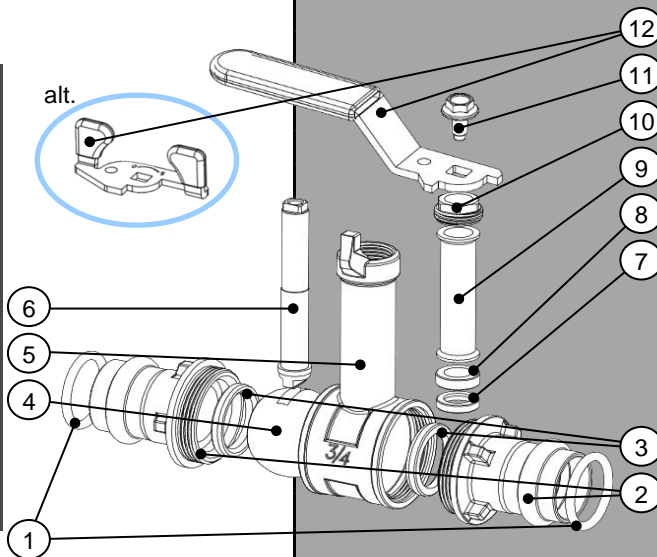

5020LN

Full Port Long Neck Bronze Ball Valve

Via Circonvallazione, 10
13018 Valduggia (VC), Italy
Tel: +39 0163 47891
Fax: +39 0163 47895
www.vironline.com

Full port long neck bronze ball valve
Press-fit/Press-fit (V and M profiles, European copper or steel tubing)
Design according to MSS-SP110
Air testing according to EN12266-1
Adjustable packing
With handle or butterfly
VA and TR CU 010 compliant
Optional GDV compliant version available

PN16 (max 16bar up to 85°C, max 10bar at 120°C)
Free of CE marking (cat. according to Art. 4.3 Dir. 2014/68/EU)

Working conditions

- Suitable for: water, 0°C to +120°C
- Suitable for: air, -10°C to +120°C
- Not suitable for: gases and liquids group 1 (Dir. 2014/68/EU)

PARTLIST

N.	Part	Material	Norm
1	O-ring	EPDM Perox	-
2	Fixed end	Bronze	EN1982 CB491K
3	Seat	PTFE	-
4	Ball	Chromium pl. brass ¹	EN12165 CW617N
5	Body	Bronze	EN1982 CB491K
6	Stem	DZR brass	EN12164 CW602N
7	Antifriction ring	DZR Brass	EN12164 CW602N
8	Packing ring	PTFE	-
9	Packing nut ext.	Brass	EN12164 CW617N
10	Packing nut	Brass	EN12164 CW617N
11	Screw	Geomet steel	EN10025 Fe42
12	Handle	Geomet steel ²	EN10111 Fe P11
12 _{alt}	Butterfly	Geomet steel ²	EN10111 Fe P11

¹PTFE coated ball for GDV version

²With black PVC cover

DIMENSIONS

DN	T [mm]	A ² [mm]	C ² [mm]	P [mm]	H [mm]	HL [mm]	L [mm]	HF [mm]	F [mm]	K _v [m ³ /h]	Weight ¹ [g]
012	12,3	78	18	10	59	95,5	81,0	101,0	52	5,8	277 / 270
015	15,3	85	22	14	59	98,2	91,5	98,2	62	15,7	343 / 330
018	18,3	87	22	15	59	98,2	91,5	98,2	62	15,73	361 / 348
022	22,3	100	23	20	59	101,7	91,5	101,7	62	30,79	473 / 460
028	28,4	116	25	25	64	110,6	126,5	114,6	83	49,33	735 / 711
035	35,3	128	31	32	64	116,0	126,5	120,0	83	78,98	1057 / 1033
042	42,4	152/151,4	36/30	40	72	132,3	141,5	142,3	110	125,3	1870/1830/1842
054	54,4	177,4/170,8	44/35	50	72	140,0	141,5	150,0	110	224,2	2834/2809/2806