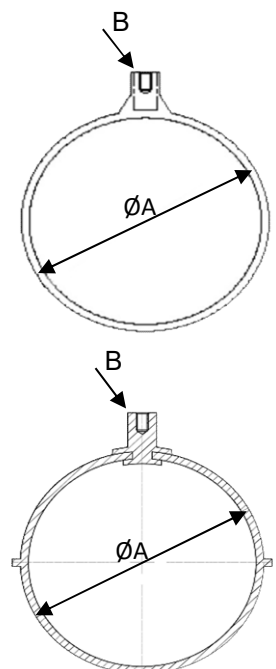

Via Circonvallazione, 10 13018 Valduggia (VC), Italy Tel: +39 0163 47891 Fax: +39 0163 47895 www.vironline.com