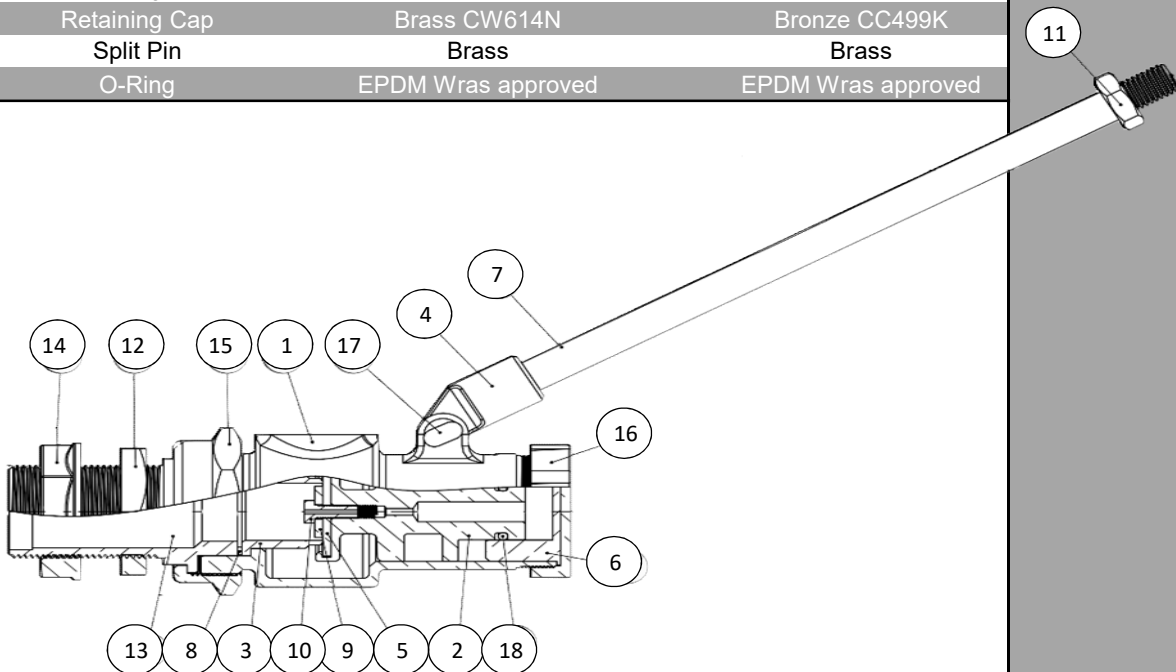

PN10  
Free of CE marking (cat. according to Art. 4.3 Dir. 2014/68/EU)

**Working conditions**

- Suitable for: water, 0°C to +85°C
- Not suitable for: gases group 1 & 2, liquids group 1 (Dir. 2014/68/EU)

## PARTLIST VALVE

N.	Part	Material	Material only DN32
1	Body	Brass CW617N	Bronze CC499K
2	Piston	Brass CW614N	Bronze CC499K
3	Seat	Bronze CC499K	Bronze CC499K
4	Lever heel	Brass CW617N	Bronze CC499K
5	Piston Seal	EPDM Wras approved	EPDM Wras approved
6	Piston Guide	Brass CW614N	Bronze CC499K
7	Lever Arm	Brass CW614N	Brass CW705R
8	Sealing Joint	EPDM Wras approved	EPDM Wras approved
9	Retaining Washer	Stainless Steel 304S31	Stainless Steel 304S31
10	Retaining Bolt	Brass CW614N	Stainless Steel 301S21
11	Lerver Nut	Brass CW614N	Brass CW617N
12	Flange Backnut	Brass CW617N	Bronze CC499K
13	Inlet Shank	Brass CW614N	Bronze CC499K
14	Loose Backnut	Brass CW617N	Bronze CC499K
15	Coupling Nut	Brass CW617N	Bronze CC499K
16	Retaining Cap	Brass CW614N	Bronze CC499K
17	Split Pin	Brass	Brass
18	O-Ring	EPDM Wras approved	EPDM Wras approved

## DIMENSIONS VALVE

CODE	DN	G [mm]	P	C [mm]	LA [mm]	LB [mm]	CB [mm]	PB [mm]	Weight [g]
F1FV01015.3469	15	35	½"	33	114	267	13	5/16BSW	479,3
F1FV01020.3469	20	45	¾"	33	134,3	317	13	5/16BSW	873
F1FV01025.3469	25	46	1"	38	160,3	269	18	5/16BSW	1579,5
F1FV01032.3469	32	76	1¼"	61	209,4	269	18	5/16BSW	3427,8

## DIMENSIONS FLOATER

CODE	DN	B [mm]	ØA [mm]	Weight [g]
KXK1FB015.3477	015 - ½"	5/16BSW	114	63
KXK1FB020.3477	020 - ¾"	5/16BSW	140	90
KXK1FB025.3477	025 - 1"	5/16BSW	152	187
KXK1FB032.3487	032 - 1¼"	5/16BSW	203	377