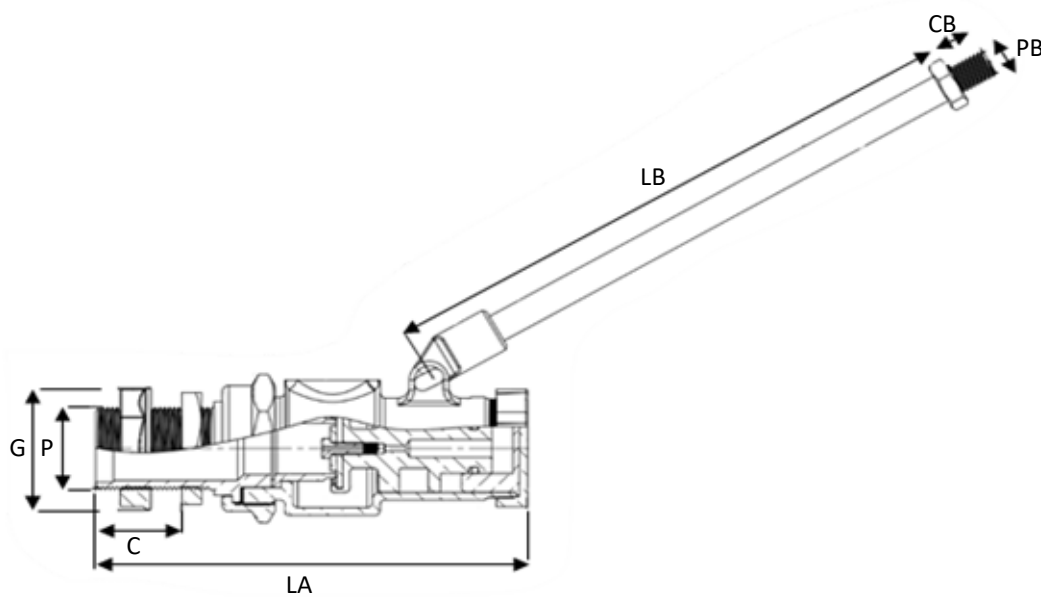

## PARTLIST FLOATER

N.	Part	Material
1	Floater	ABS
2	Floater lock	Brass CW614N

1FB-ABS ABS FLOATER

Part	Material
Floater	Red Copper
Floater lock	Brass CW705R

1FB-CU COPPER FLOATER

## DIMENSIONS VALVE

CODE	DN	G [mm]	P	C [mm]	LA [mm]	LB [mm]	CB [mm]	PB [mm]	Weight [g]
F1FV01015.3469	15	35	½"	33	114	267	13	5/16BSW	479,3
F1FV01020.3469	20	45	¾"	33	134,3	317	13	5/16BSW	873
F1FV01025.3469	25	46	1"	38	160,3	269	18	5/16BSW	1579,5
F1FV01032.3469	32	76	1¼"	61	209,4	269	18	5/16BSW	3427,8

## DIMENSIONS FLOATER

CODE	DN	B [mm]	ØA [mm]	Weight [g]
KXK1FB015.3477	015 - ½"	5/16BSW	114	63
KXK1FB020.3477	020 - ¾"	5/16BSW	140	90
KXK1FB025.3477	025 - 1"	5/16BSW	152	187
KXK1FB032.3487	032 - 1¼"	5/16BSW	203	377