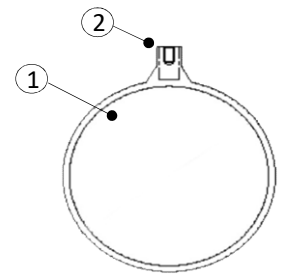

## PARTLIST VALVE

N.	Part	Material	Material only DN32
1	Body	Brass CW617N	Bronze CC499K
2	Piston	Brass CW614N	Bronze CC499K
3	Seat	Bronze CC499K	Bronze CC499K
4	Lever heel	Brass CW617N	Bronze CC499K
5	Piston Seal	EPDM Wras approved	EPDM Wras approved
6	Piston Guide	Brass CW614N	Bronze CC499K
7	Lever Arm	Brass CW614N	Brass CW705R
8	Sealing Joint	EPDM Wras approved	EPDM Wras approved
9	Retaining Washer	Stainless Steel 304S31	Stainless Steel 304S31
10	Retaining Bolt	Brass CW614N	Stainless Steel 301S21
11	Lerver Nut	Brass CW614N	Brass CW617N
12	Flange Backnut	Brass CW617N	Bronze CC499K
13	Inlet Shank	Brass CW614N	Bronze CC499K
14	Loose Backnut	Brass CW617N	Bronze CC499K
15	Coupling Nut	Brass CW617N	Bronze CC499K
16	Retaining Cap	Brass CW614N	Bronze CC499K
17	Split Pin	Brass	Brass
18	O-Ring	EPDM Wras approved	EPDM Wras approved

## PARTLIST FLOATER

N.	Part	Material
1	Floater	ABS
2	Floater lock	Brass CW614N

1FB-ABS ABS FLOATER

Part	Material
Floater	Red Copper
Floater lock	Brass CW705R

1FB-CU COPPER FLOATER

## DIMENSIONS VALVE

CODE	DN	G [mm]	P	C [mm]	LA [mm]	LB [mm]	CB [mm]	PB [mm]	Weight [g]
F1FV01015.3469	15	35	½"	33	114	267	13	5/16BSW	479,3
F1FV01020.3469	20	45	¾"	33	134,3	317	13	5/16BSW	873
F1FV01025.3469	25	46	1"	38	160,3	269	18	5/16BSW	1579,5
F1FV01032.3469	32	76	1¼"	61	209,4	269	18	5/16BSW	3427,8

## DIMENSIONS FLOATER

CODE	DN	B [mm]	ØA [mm]	Weight [g]
KXK1FB015.3477	015 - ½"	5/16BSW	114	63
KXK1FB020.3477	020 - ¾"	5/16BSW	140	90
KXK1FB025.3477	025 - 1"	5/16BSW	152	187
KXK1FB032.3487	032 - 1¼"	5/16BSW	203	377