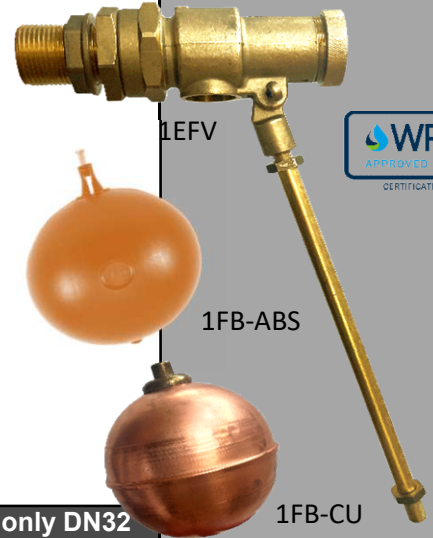

# 1EFV

Equilibrium Float Valve / Floaters

Via Circonvallazione, 10  
13018 Valduggia (VC), Italy  
Tel: +39 0163 47891  
Fax: +39 0163 47895  
www.vironline.com

Equilibrium float valve and floaters  
Threaded M (ISO 228/1)  
For atmospheric pressure tanks  
Not suitable with pressurized containers in "CI - CII - CIII - CIV" categories

PN10  
Free of CE marking (cat. according to Art. 4.3 Dir. 2014/68/EU)

**Working conditions**

- Suitable for: water, 0°C to +85°C
- Not suitable for: gases group 1 & 2, liquids group 1 (Dir. 2014/68/EU)

## PARTLIST VALVE

N.	Part	Material	Material only DN32
1	Body	Brass CW617N	Bronze CC499K
2	Piston	Brass CW614N	Bronze CC499K
3	Seat	Bronze CC499K	Bronze CC499K
4	Lever heel	Brass CW617N	Bronze CC499K
5	Piston Seal	EPDM Wras approved	EPDM Wras approved
6	Piston Guide	Brass CW614N	Bronze CC499K
7	Lever Arm	Brass CW614N	Brass CW705R
8	Sealing Joint	EPDM Wras approved	EPDM Wras approved
9	Retaining Washer	Stainless Steel 304S31	Stainless Steel 304S31
10	Retaining Bolt	Brass CW614N	Stainless Steel 301S21
11	Lerver Nut	Brass CW614N	Brass CW617N
12	Flange Backnut	Brass CW617N	Bronze CC499K
13	Inlet Shank	Brass CW614N	Bronze CC499K
14	Loose Backnut	Brass CW617N	Bronze CC499K
15	Coupling Nut	Brass CW617N	Bronze CC499K
16	Retaining Cap	Brass CW614N	Bronze CC499K
17	Split Pin	Brass	Brass
18	O-Ring	EPDM Wras approved	EPDM Wras approved

## PARTLIST FLOATER

N.	Part	Material
1	Floater	ABS
2	Floater lock	Brass CW614N

1FB-ABS ABS FLOATER

Part	Material
Floater	Red Copper
Floater lock	Brass CW705R

1FB-CU COPPER FLOATER